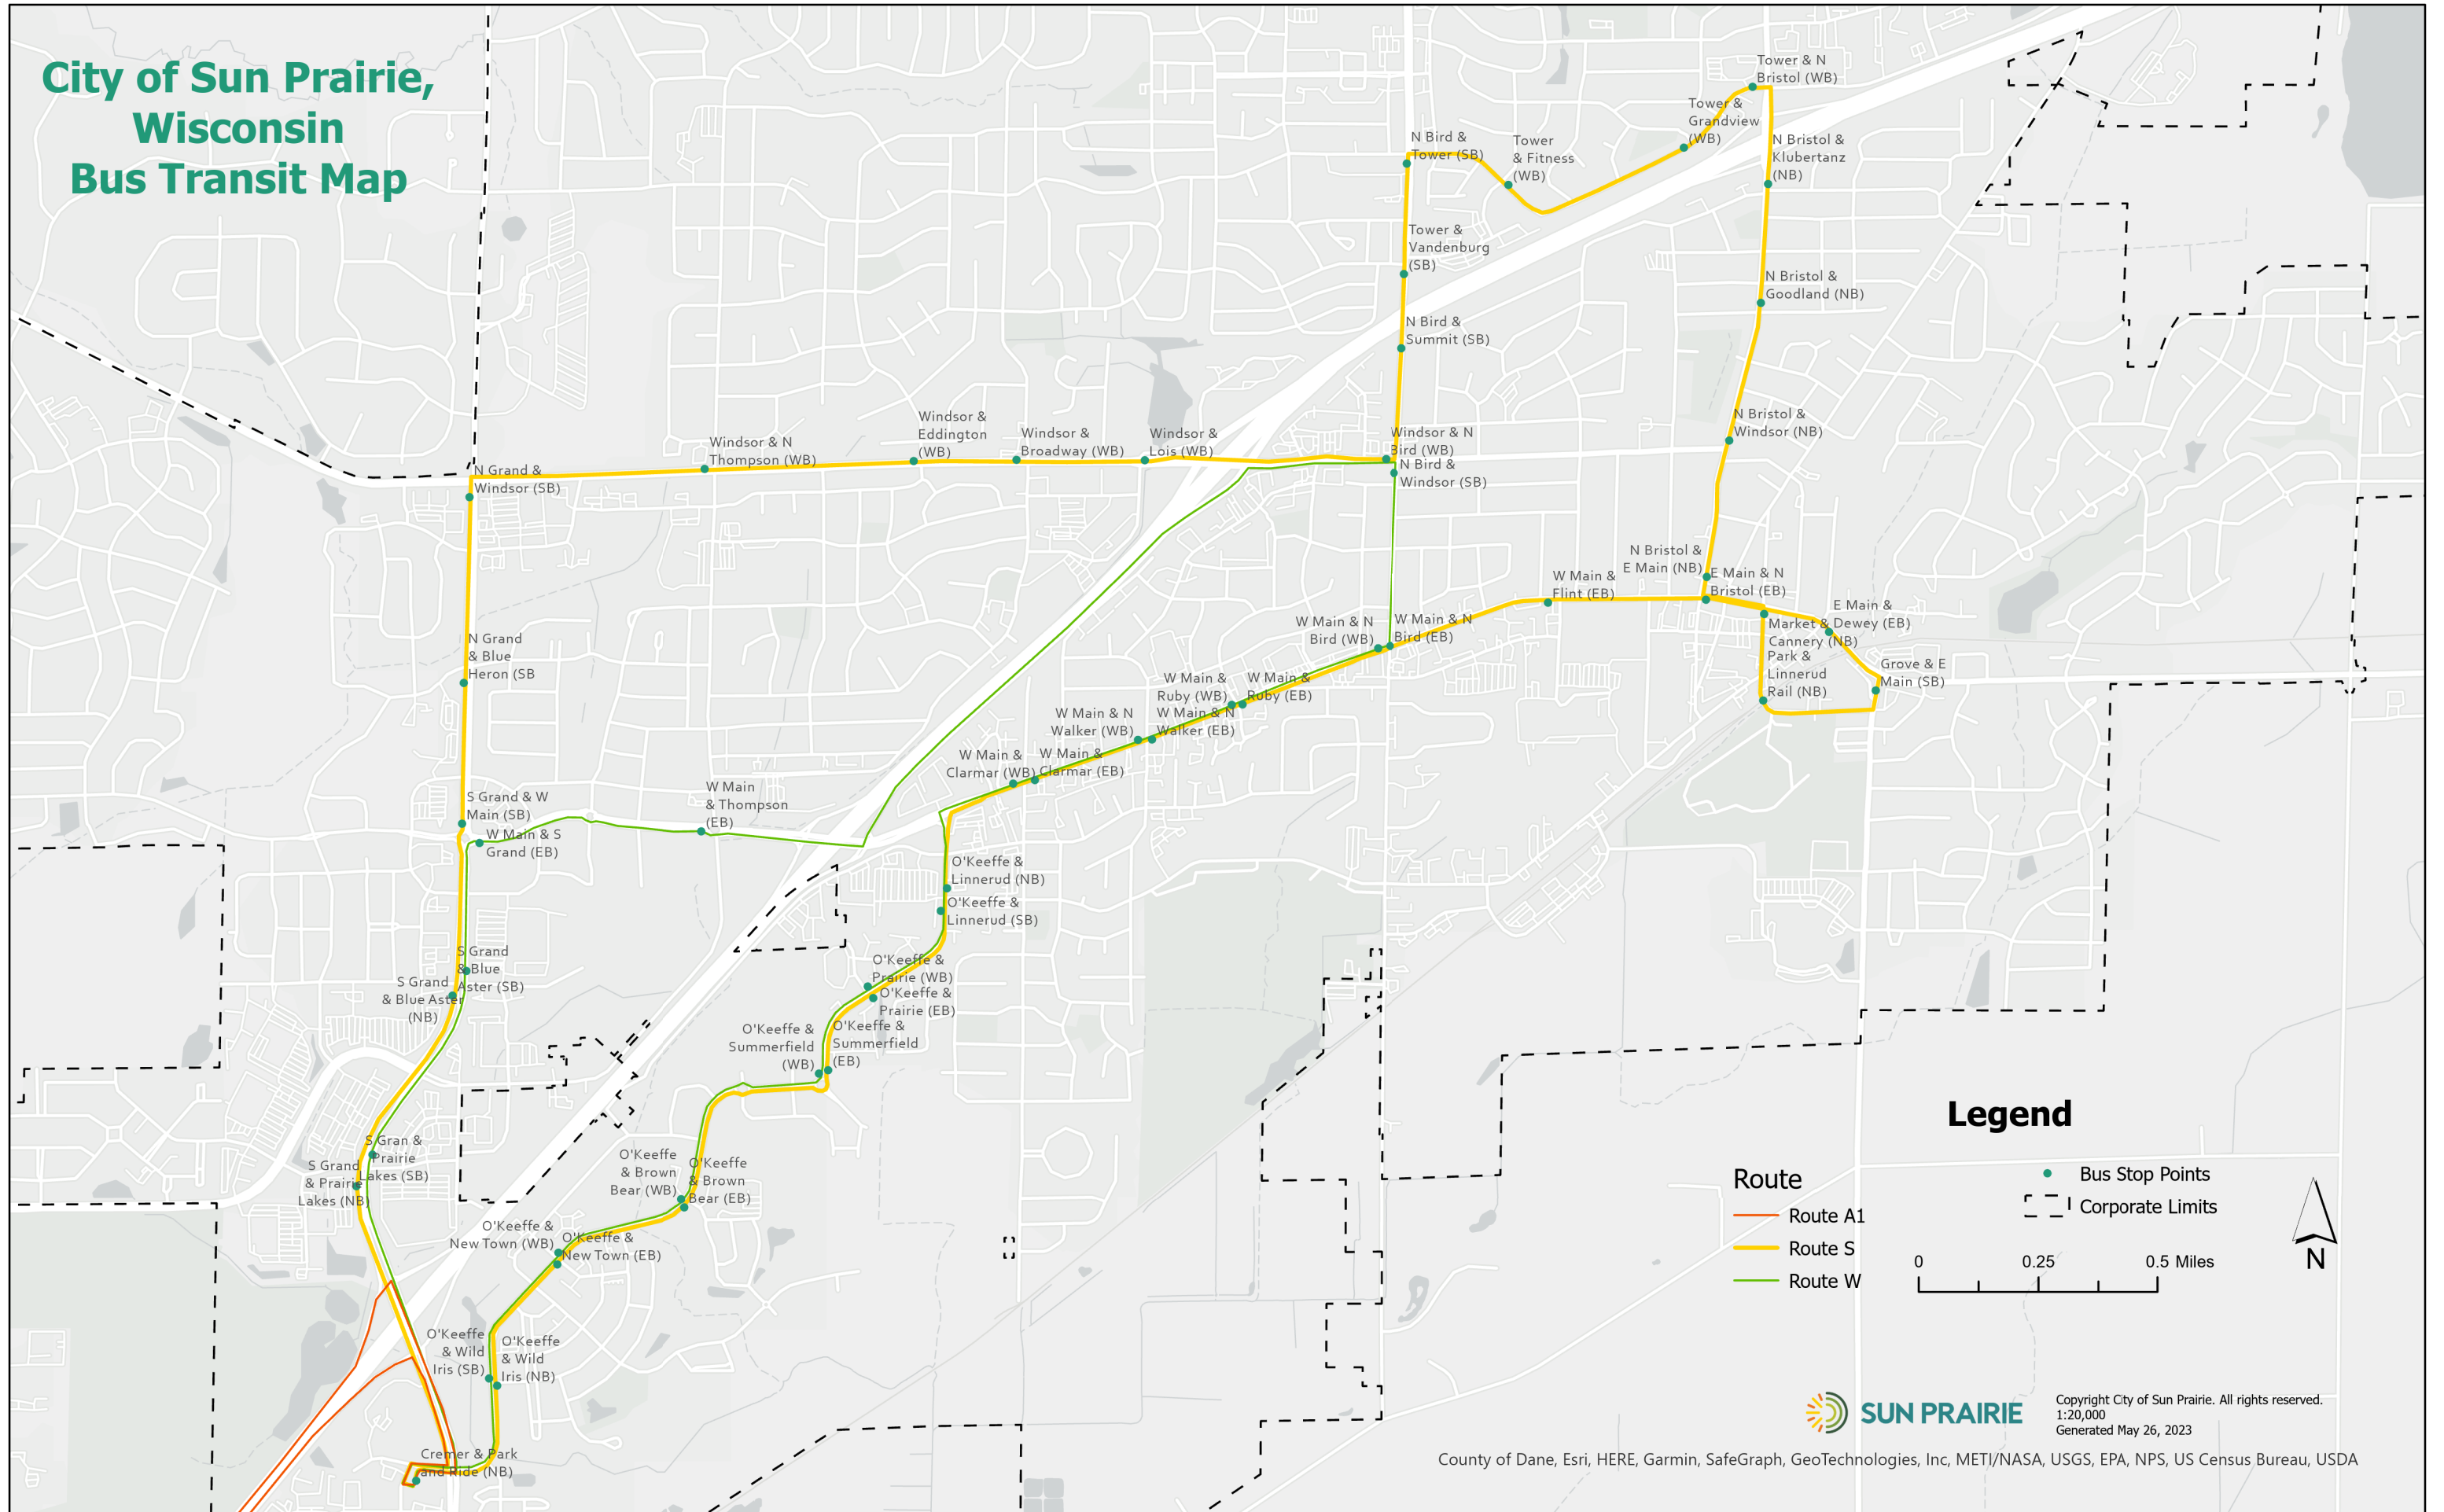

City of Sun Prairie, Wisconsin Bus Transit Map

Copyright City of Sun Prairie. All rights reserved.
1:20,000
Generated May 26, 2023

County of Dane, Esri, HERE, Garmin, SafeGraph, GeoTechnologies, Inc, METI/NASA, USGS, EPA, NPS, US Census Bureau, USDA