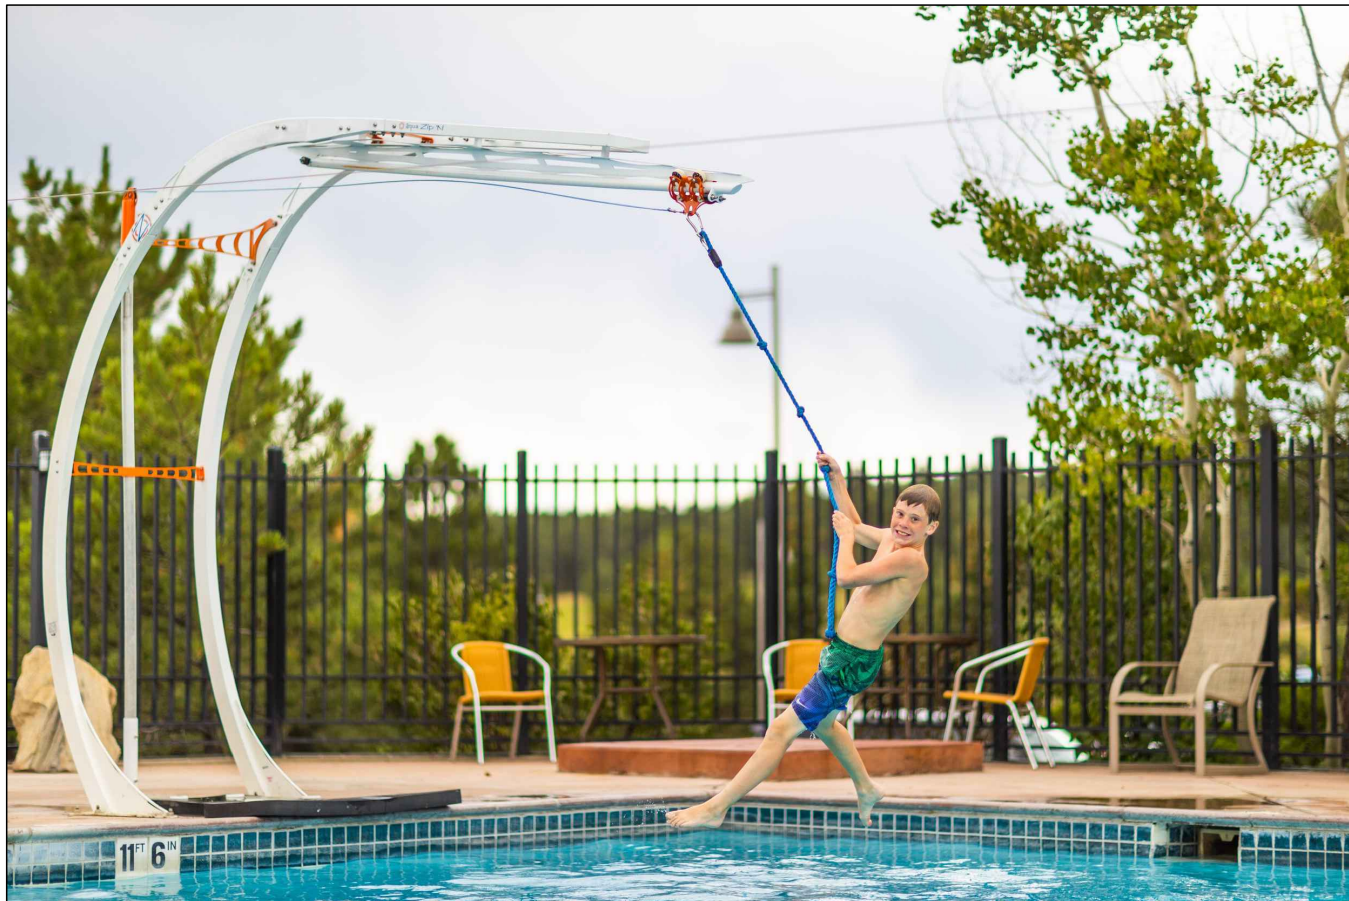

IMAGE OF AQUACLIMB - DIVE WELL

RENDERING OF NEW PLAY STRUCTURE - MAIN POOL

IMAGE OF AQUAZIPLINE - DIVE WELL

RENDERING OF NEW PLAY STRUCTURE - MAIN POOL

File: V:\24.030 Sun Prairie FAC CDs\CAD\Pool-Renderings.dwg Layout: C501 User: Blake Plotted: Feb 03, 2025 - 5:11pm